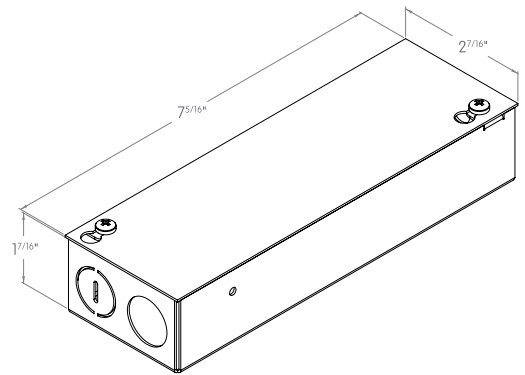

REMODEL HOUSING