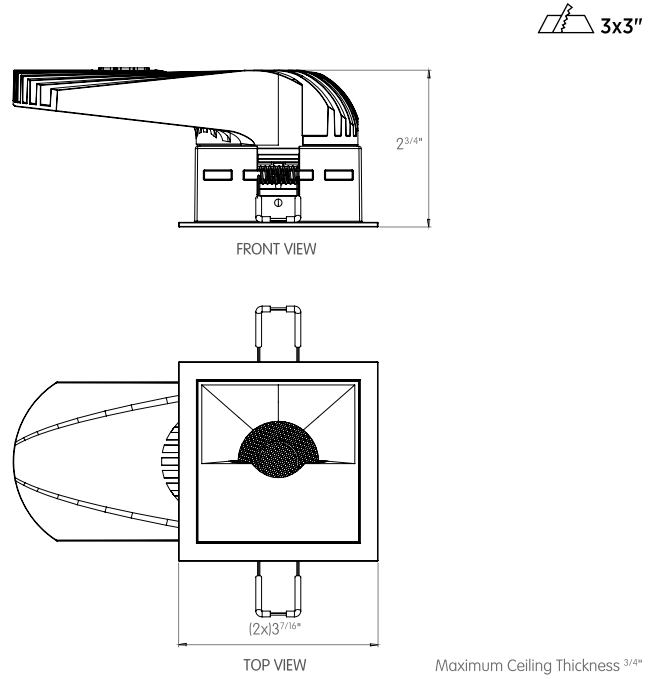

MOUNTING FLEXIBILITY

TRIM TORSION SPRINGS