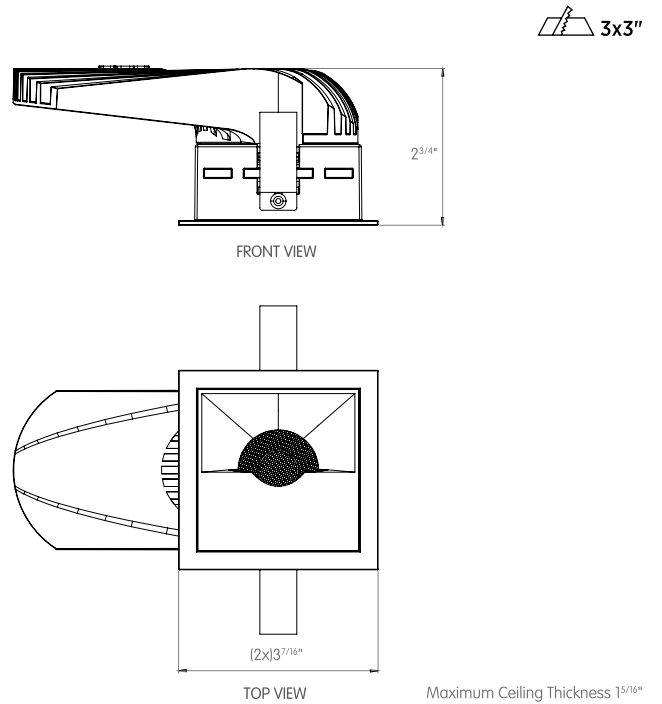

TRIM CONSTANT FORCE SPRINGS

CCC Certified
to GB7000

JA8 Certified
to Title 24
standards