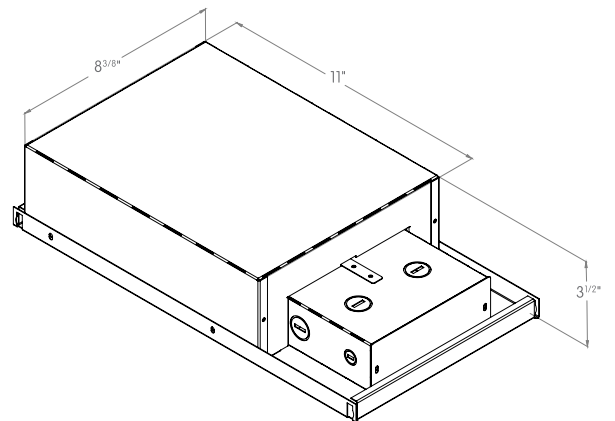

IC HOUSING & AIRTIGHT

CCC Certified
to GB7000

JA8 Certified
to Title 24
standards