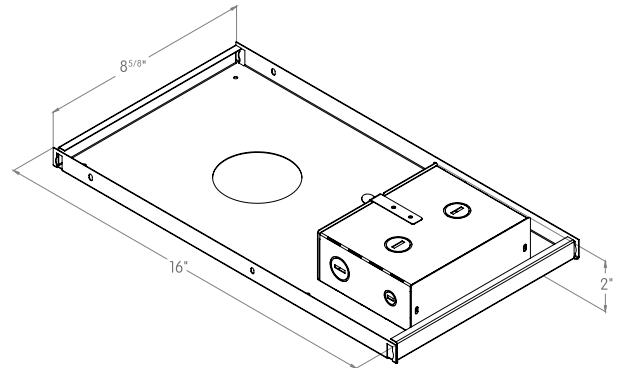

NON-IC HOUSING